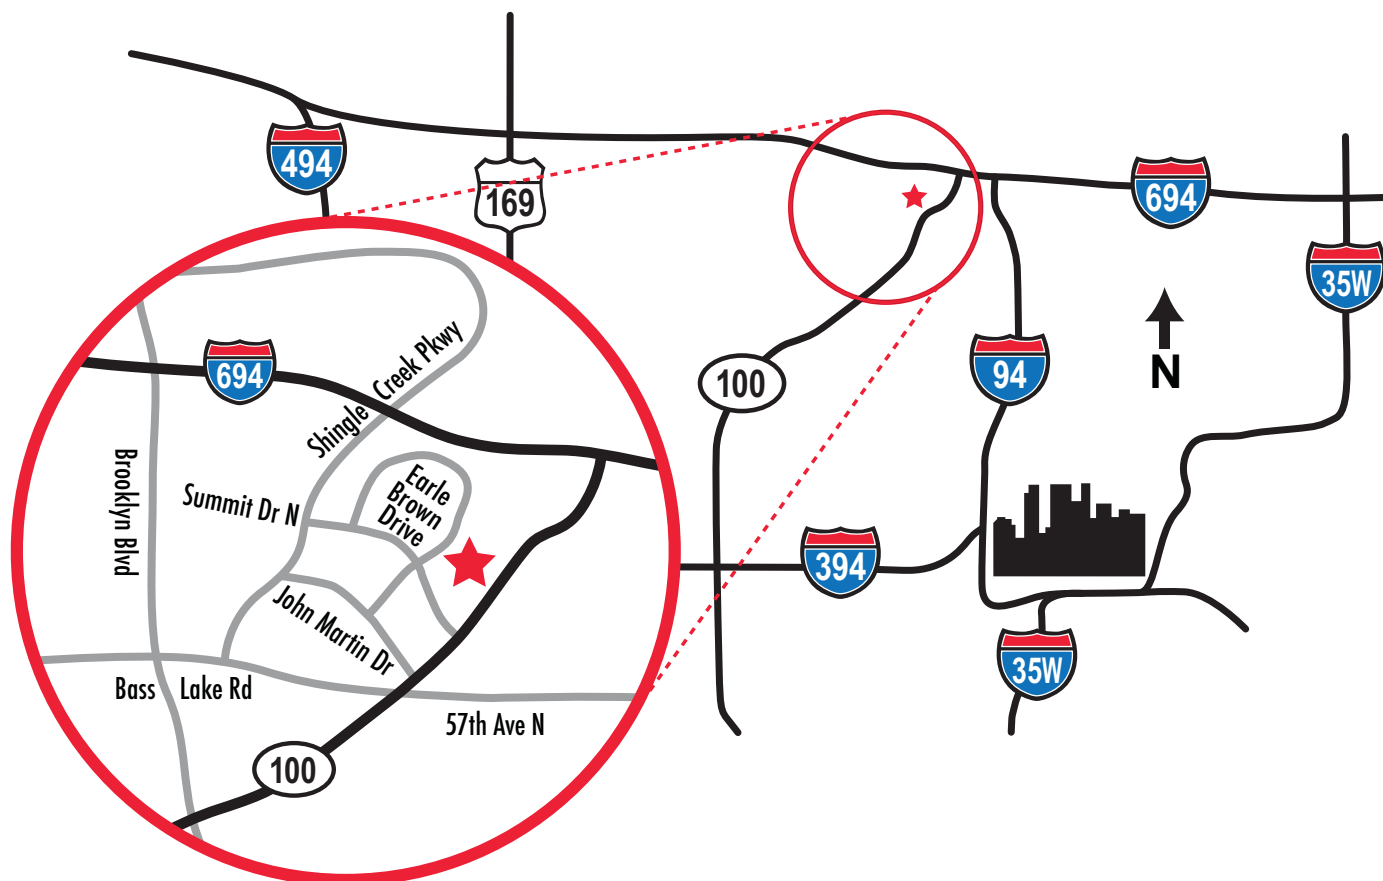

6010 Earle Brown Drive • Minneapolis, MN 55430 • 763.504.5400

From the West

(Plymouth, Maple Grove, St. Cloud)...

Take I-94 / I-694 East to Shingle Creek Parkway exit. Follow cloverleaf to stoplight. Turn left onto Shingle Creek Parkway; left again at stoplight (Summit Drive). Go to stop sign, turn left again at Earle Brown Drive. Go one block, main entrance is on your right.

From the East

(Minneapolis & St. Paul)...

Take I-94 / I-694 West to Hwy 100 South exit. Take first right exit (John Martin Drive). Take an immediate right onto Summit Drive. Go one block and turn right onto Earle Brown Drive. Go one block, main entrance is on your right.

From the South

(Airport, Bloomington, Richfield)...

Take I-494 West to Hwy. 100 North; exit at John Martin Drive. At top of exit, go through intersection 57th Avenue North to John Martin Drive. Turn left, continue to first stop sign and turn right onto Earle Brown Drive. Continue through next stop sign. Go one block, main entrance is on your right.

From the North

(Duluth, Forest Lake)...

Take I-35 South to I-694 West. Go south on Hwy 100 exit. Take first right exit (John Martin Drive). Take an immediate right onto Summit Drive. Go one block and turn right onto Earle Brown Drive. Go one block, main entrance is on your right.